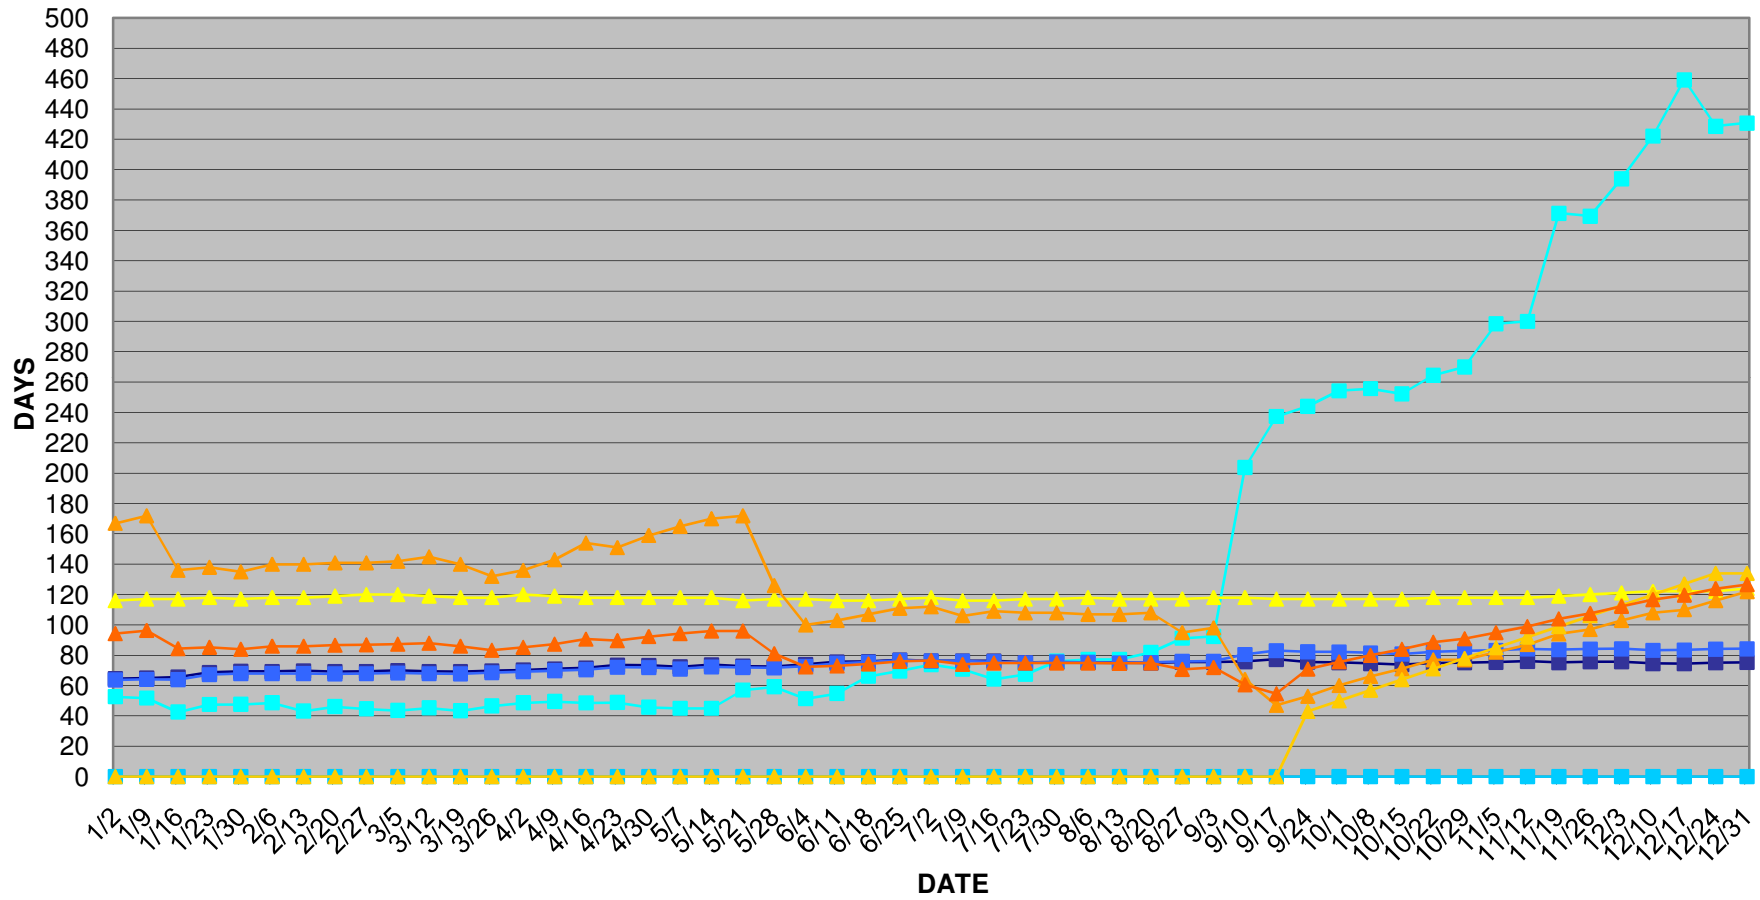

DAYS OF SUPPLY / SOLD AVG DAYS ON MARKET Crestview 2008
www.NARREIA.com

Detached Single Family SOLD AVG. & LIST AVG. & MEDIAN PRICES Crestview 2008
www.NARREIA.com

Attached Single Family SOLD AVG. & LIST AVG. & MEDIAN PRICES Crestview 2008
www.NARREIA.com

Condo SOLD AVG. & LIST AVG. & MEDIAN PRICES Crestview 2008
www.NARREIA.com

Detached Single Family SUPPLY & DEMAND Crestview 2008
www.NARREIA.com

Attached Single Family SUPPLY & DEMAND Crestview 2008
www.NARREIA.com