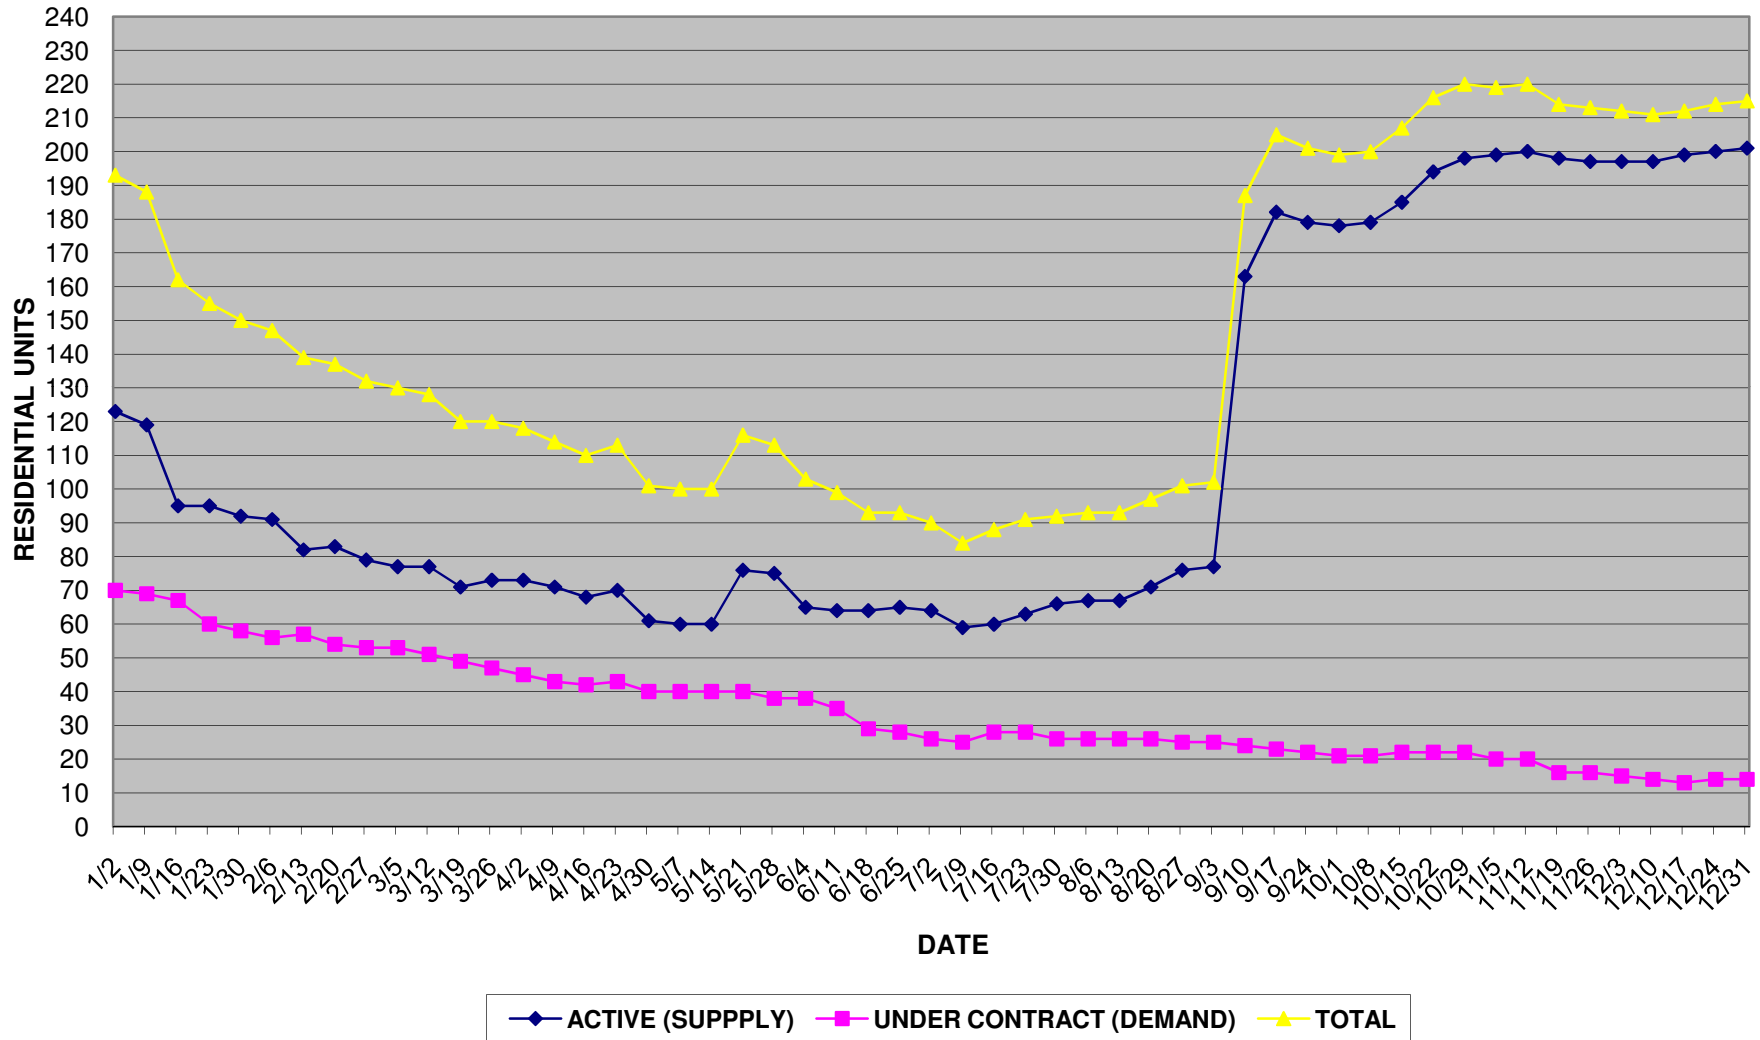

DAYS OF SUPPLY / SOLD AVG DAYS ON MARKET Crestview 2008
www.NARREIA.com

Detached Single Family SOLD AVG. & LIST AVG. & MEDIAN PRICES Crestview 2008
www.NARREIA.com

Attached Single Family SOLD AVG. & LIST AVG. & MEDIAN PRICES Crestview 2008
www.NARREIA.com

Condo SOLD AVG. & LIST AVG. & MEDIAN PRICES Crestview 2008
www.NARREIA.com

Detached Single Family SUPPLY & DEMAND Crestview 2008
www.NARREIA.com

Attached Single Family SUPPLY & DEMAND Crestview 2008
www.NARREIA.com