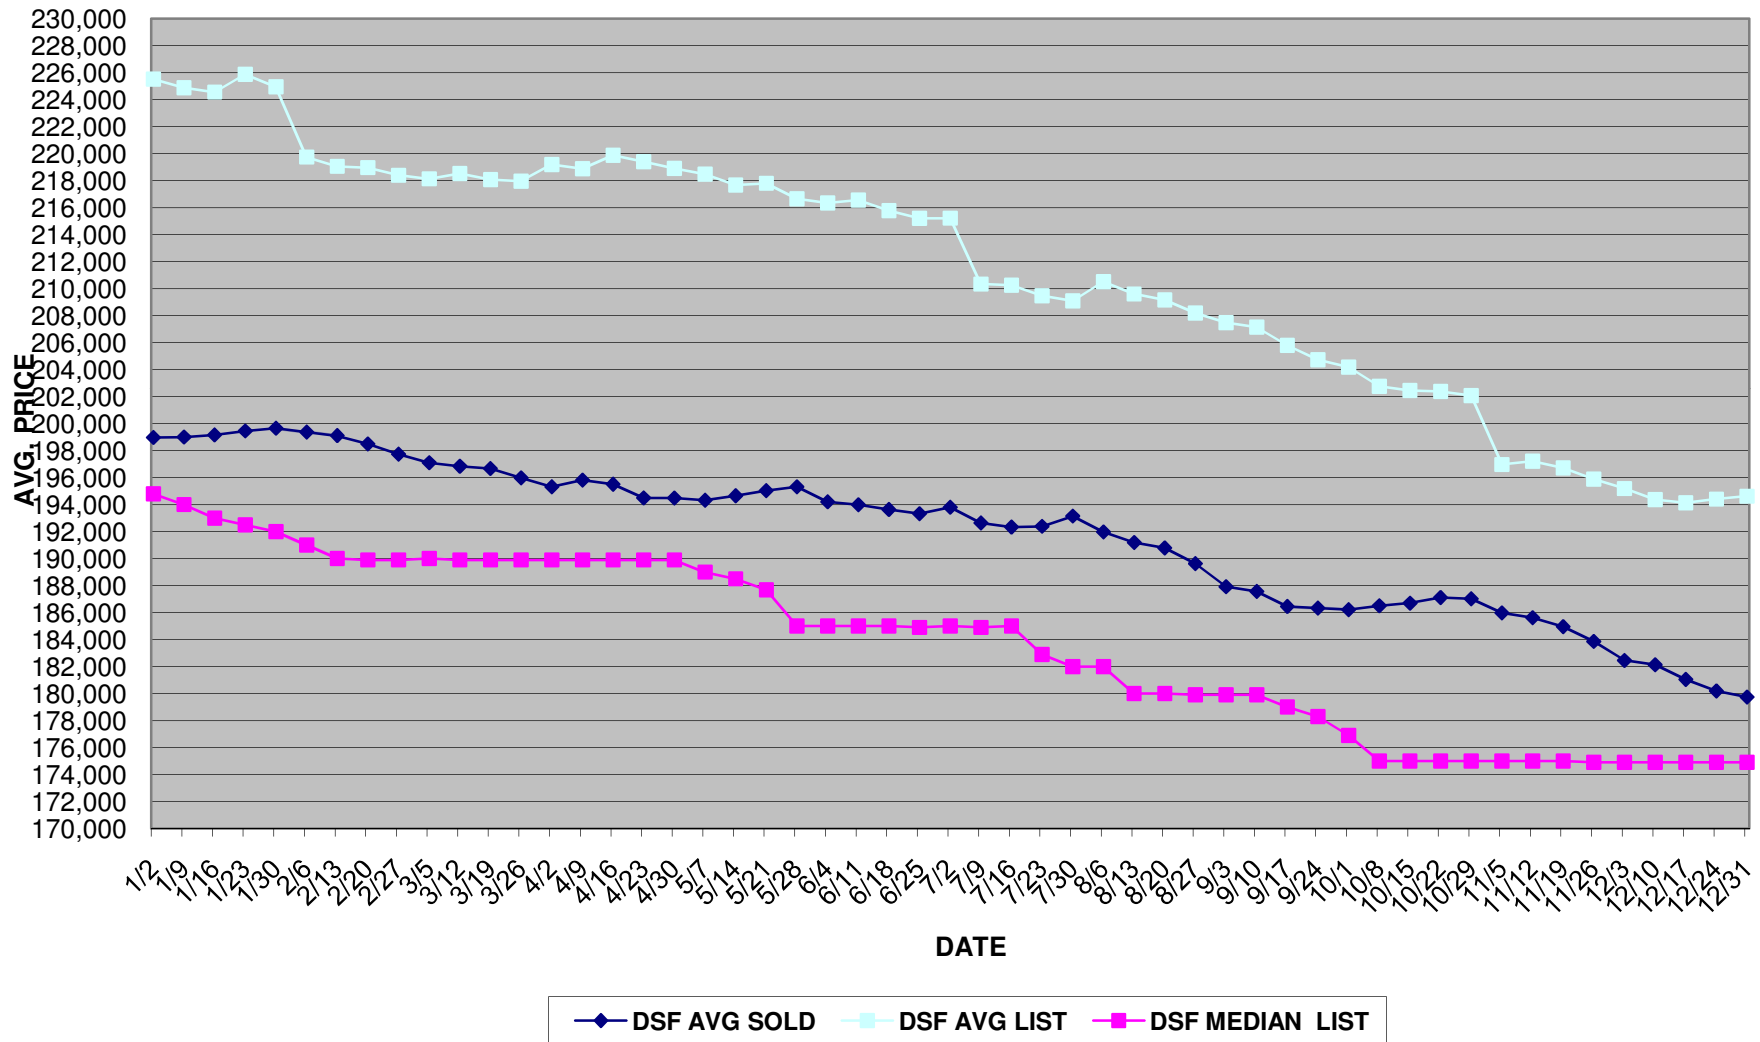

DAYS OF SUPPLY / SOLD AVG DAYS ON MARKET Crestview 2008
www.NARREIA.com

Detached Single Family SOLD AVG. & LIST AVG. & MEDIAN PRICES Crestview 2008
www.NARREIA.com

Attached Single Family SOLD AVG. & LIST AVG. & MEDIAN PRICES Crestview 2008
www.NARREIA.com

Condo SOLD AVG. & LIST AVG. & MEDIAN PRICES Crestview 2008
www.NARREIA.com

Detached Single Family SUPPLY & DEMAND Crestview 2008
www.NARREIA.com

Attached Single Family SUPPLY & DEMAND Crestview 2008
www.NARREIA.com