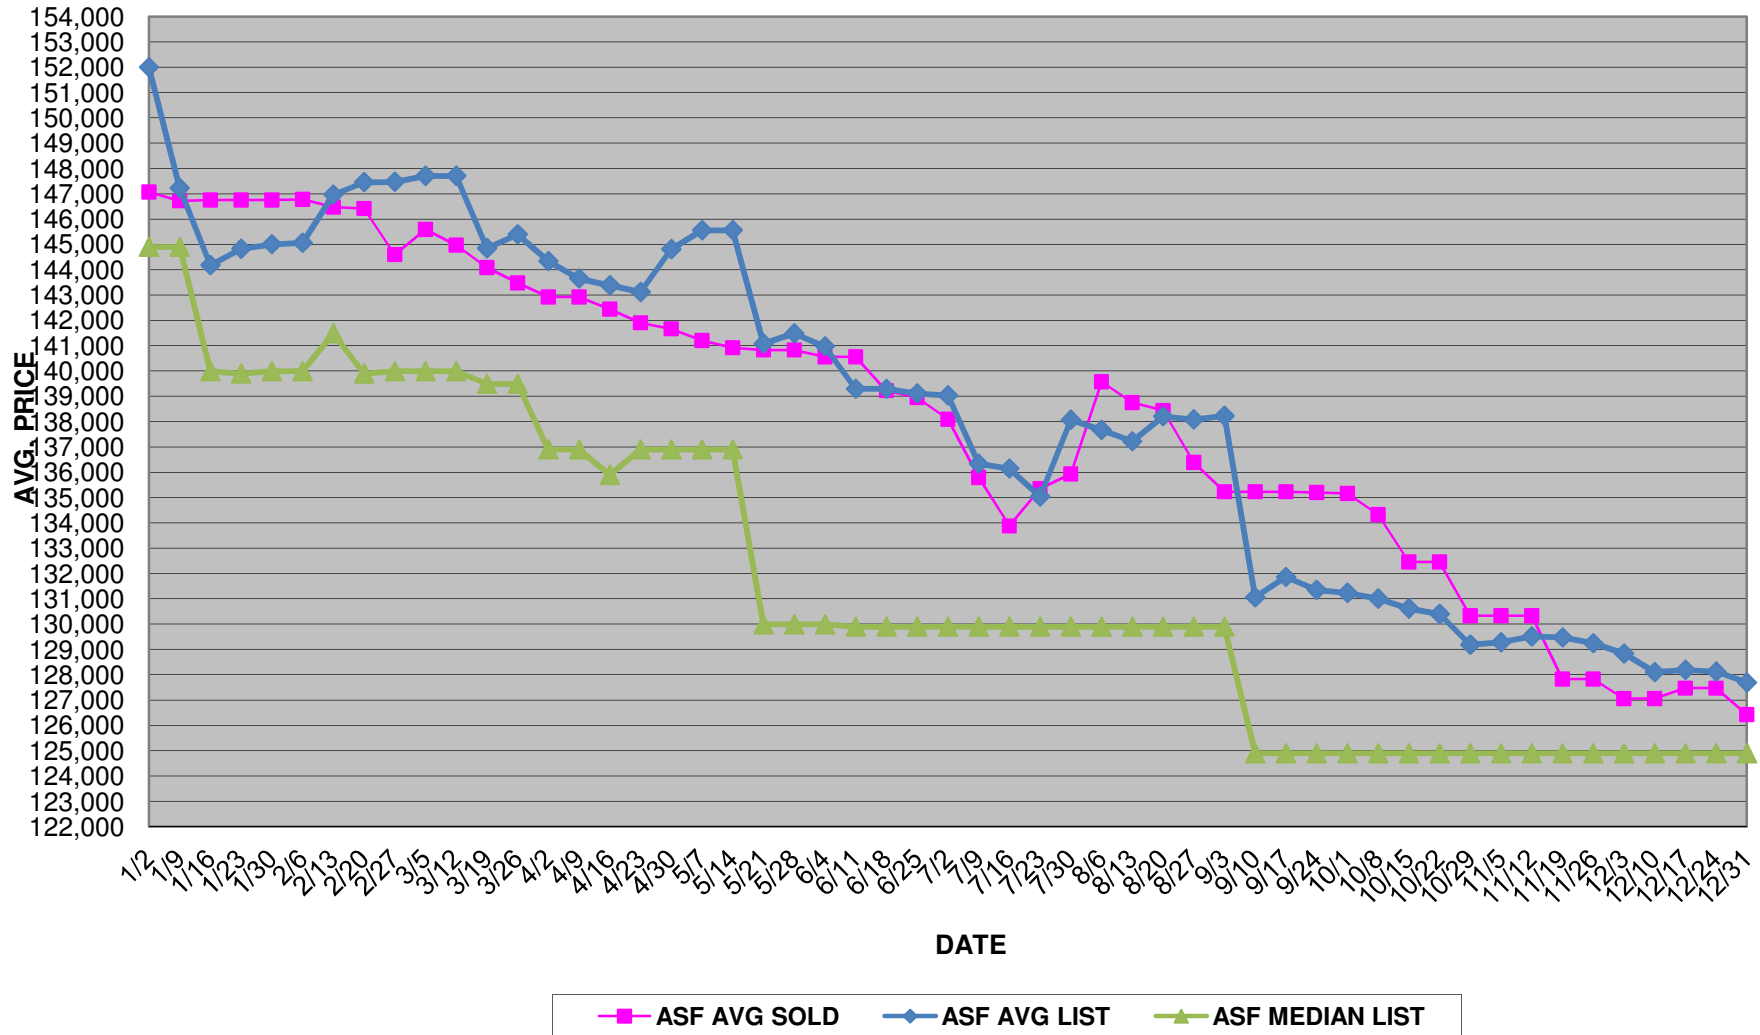

DAYS OF SUPPLY / SOLD AVG DAYS ON MARKET Crestview 2008
www.NARREIA.com

Detached Single Family SOLD AVG. & LIST AVG. & MEDIAN PRICES Crestview 2008
www.NARREIA.com

Attached Single Family SOLD AVG. & LIST AVG. & MEDIAN PRICES Crestview 2008
www.NARREIA.com

Condo SOLD AVG. & LIST AVG. & MEDIAN PRICES Crestview 2008
www.NARREIA.com

Detached Single Family SUPPLY & DEMAND Crestview 2008
www.NARREIA.com

Attached Single Family SUPPLY & DEMAND Crestview 2008
www.NARREIA.com