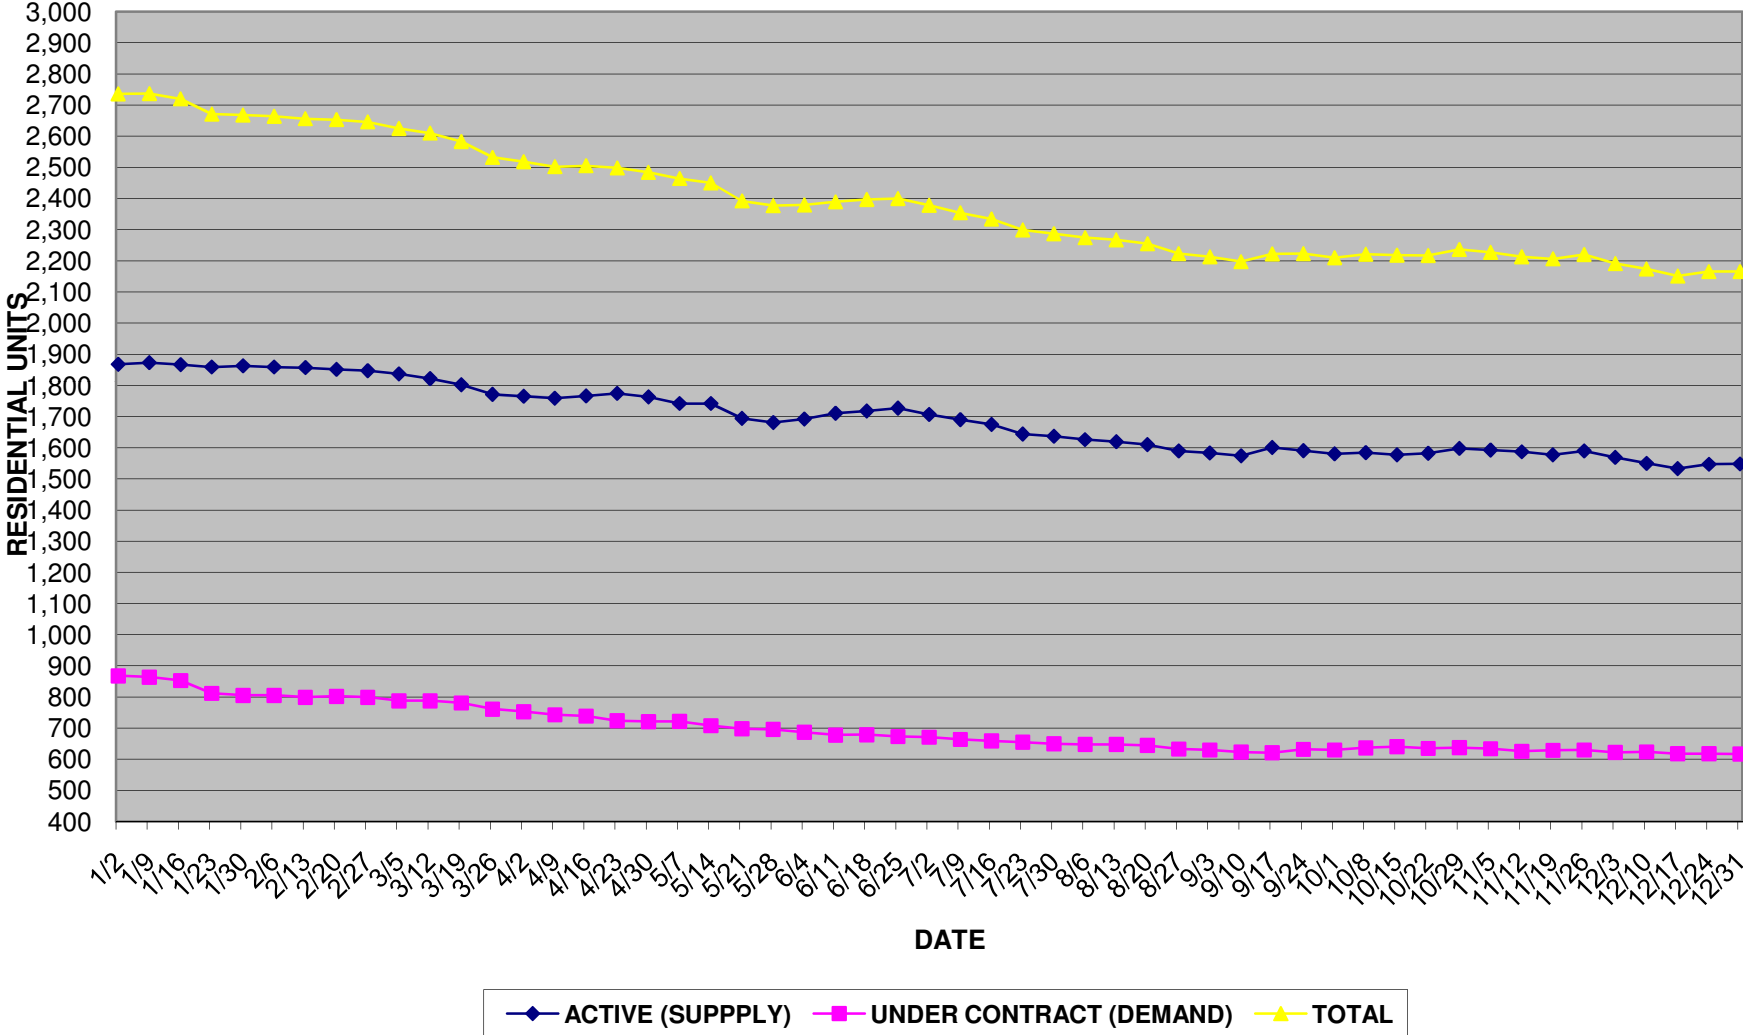

DAYS OF SUPPLY / SOLD AVG DAYS ON MARKET Crestview 2008
www.NARREIA.com

Detached Single Family SOLD AVG. & LIST AVG. & MEDIAN PRICES Crestview 2008
www.NARREIA.com

Attached Single Family SOLD AVG. & LIST AVG. & MEDIAN PRICES Crestview 2008
www.NARREIA.com

Condo SOLD AVG. & LIST AVG. & MEDIAN PRICES Crestview 2008
www.NARREIA.com

Detached Single Family SUPPLY & DEMAND Crestview 2008
www.NARREIA.com

Attached Single Family SUPPLY & DEMAND Crestview 2008
www.NARREIA.com