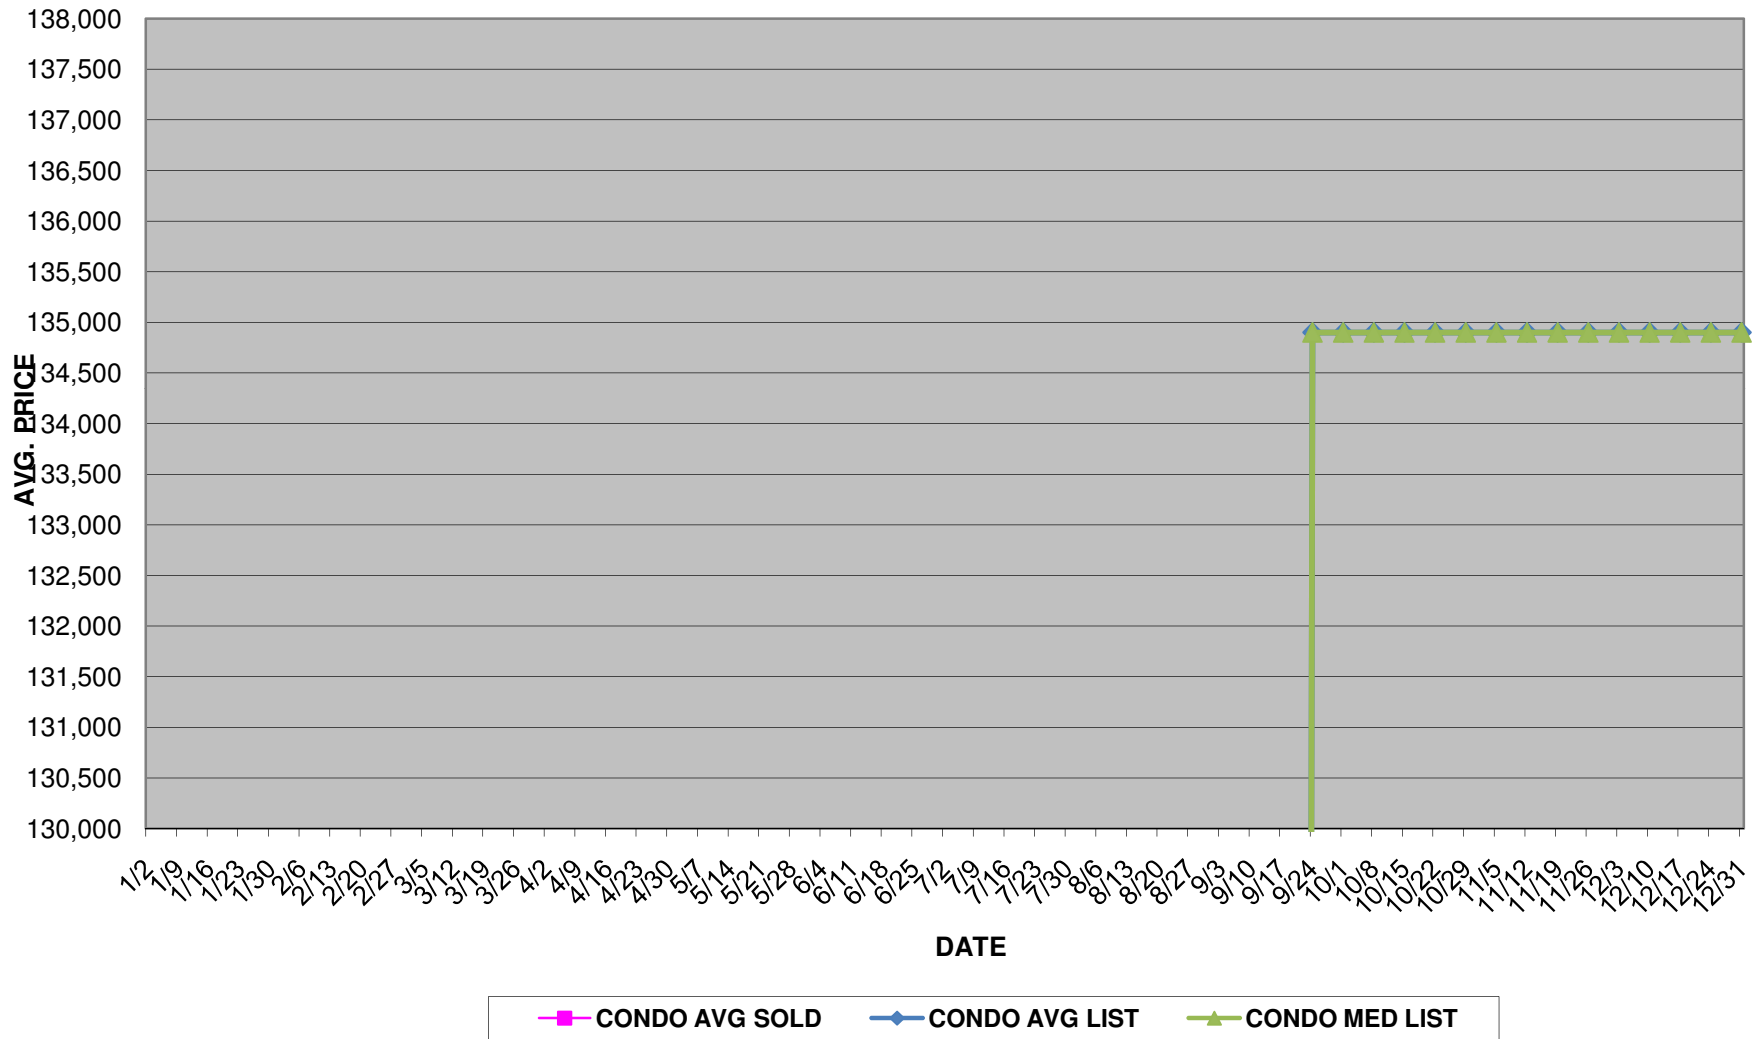

DAYS OF SUPPLY / SOLD AVG DAYS ON MARKET Crestview 2008
www.NARREIA.com

Detached Single Family SOLD AVG. & LIST AVG. & MEDIAN PRICES Crestview 2008
www.NARREIA.com

Attached Single Family SOLD AVG. & LIST AVG. & MEDIAN PRICES Crestview 2008
www.NARREIA.com

Condo SOLD AVG. & LIST AVG. & MEDIAN PRICES Crestview 2008
www.NARREIA.com

Detached Single Family SUPPLY & DEMAND Crestview 2008
www.NARREIA.com

Attached Single Family SUPPLY & DEMAND Crestview 2008
www.NARREIA.com